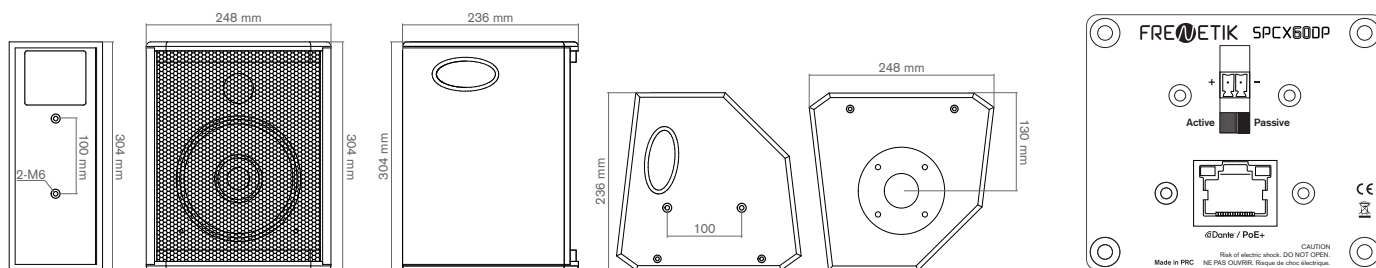

6" coaxial 2-way powered speaker Dante™ PoE+

PoE+ optiZONE

Reference	SPCX60DP
Type	2-way coaxial loudspeaker
Power (passive mode)	100 W (8 ohms)
Amplification	60 W (class D)
Dante™ Receiver	1 (16 / 24 / 32 bit - 44,1 à 96 kHz)
Transducer	1 x 6" woofer 1 x 3" tweeter
Peak SPL capacity (1 m)	114 dB
Bandwidth (-10 dB)	75 Hz - 18 kHz
Directivity (H x V)	85° x 85°
Input connector	1 x RJ45 + Euroblock connector
Retourn function	Yes
Pole mount	Yes
Insert	4 x M6
Dimensions (H x W x D)	304 x 248 x 236 mm
Weight	6 kg
Alimentation	PoE+ (IEEE 802.3 at)
Accessories	LED cover included
Certification	CE

Accessory Spik Mount 3-axis wall / ceiling mounting (available in black or white): WMB / WMB-W

Accessory: Telescopic coupling tube SMP