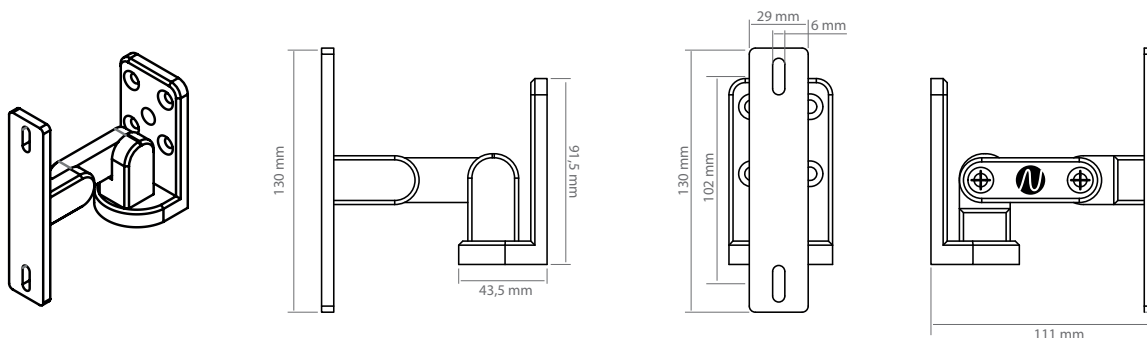

6" coaxial 2-way powered speaker Dante™ PoE+

PoE+ optiZONE

Reference	SPCX60DP
Type	2-way coaxial loudspeaker
Power (passive mode)	100 W (8 ohms)
Amplification	60 W (class D)
Dante™ Receiver	1 (16 / 24 / 32 bit - 44,1 à 96 kHz)
Transducer	1 x 6" woofer 1 x 3" tweeter
Peak SPL capacity (1 m)	114 dB
Bandwidth (-10 dB)	75 Hz - 18 kHz
Directivity (H x V)	85° x 85°
Input connector	1 x RJ45 + Euroblock connector
Retourn function	Yes
Pole mount	Yes
Insert	4 x M6
Dimensions (H x W x D)	304 x 248 x 236 mm
Weight	6 kg
Alimentation	PoE+ (IEEE 802.3 at)
Accessories	LED cover included
Certification	CE

Accessory Spik Mount 3-axis wall / ceiling mounting (available in black or white): WMB / WMB-W

Accessory: Telescopic coupling tube SMP